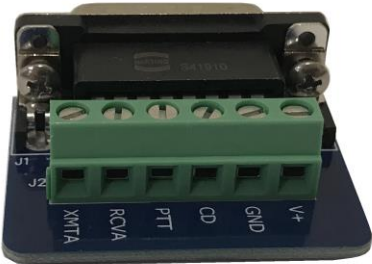

Terminal Block Adapter

Model DTX.ADAPT

Simplified Cabling Interface for Ritron DTX+ Telemetry Radio and Model SB.202 Modem. Eliminates the Hassle of Building Custom DB15 Cables...

Terminals are Marked.
#4-SS Mounting Screws Included.

DB15M Connects to Ritron DTX+

Installed. Oblique View.

Installed. Top View.

Ask About our DIN-Rail Mounting Kit for Ritron DTX+ Telemetry Radios!